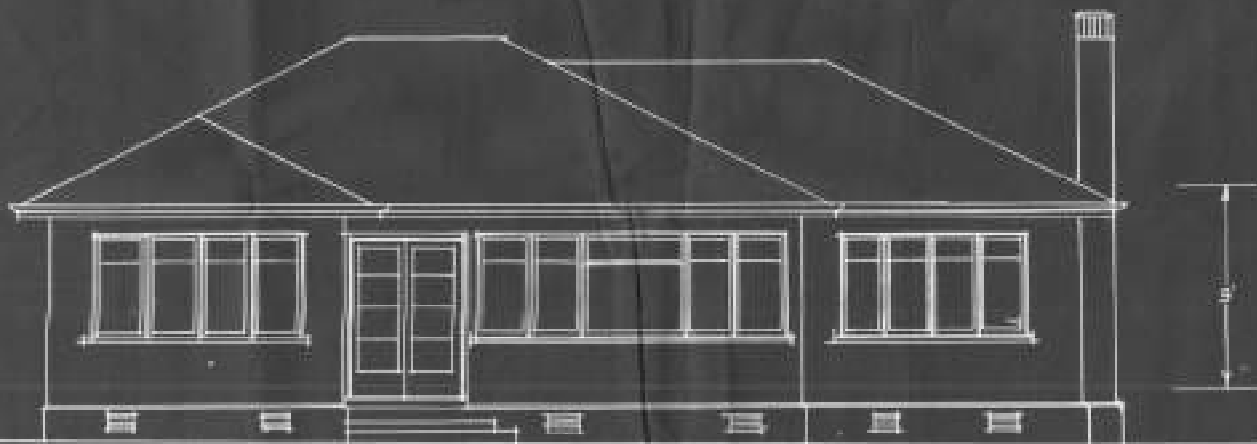

• • PLAN • •

DETAIL KITCHEN CUPBDS.

• • FRONT ELEVATION • •

SCALE 1/8" = 1'-0"